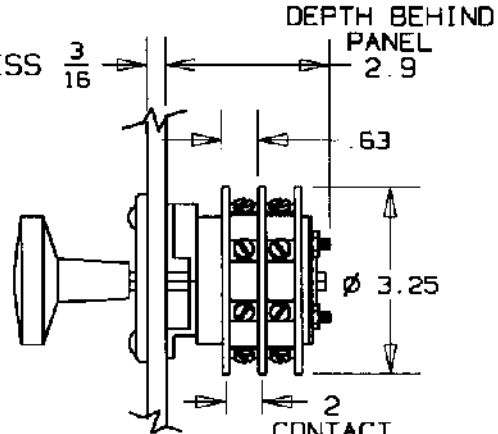

ELECTROSWITCH
 UNIT OF ELECTRO SWITCH CORP.
 NEYMOUTH MASSACHUSETTS 02188
 TEL: (781) 335-5200 FAX: (781) 335-4253

**SERIES 24
 CONTROL SWITCH**

24202B

(3) #10-32 X 1.75
 MOUNTING SCREWS
 SUPPLIED

8-32 X .25
 BD. HD. TERMINAL SCREWS
 SUPPLIED UN-ASSEMBLED.

ACTION: MAINTAINED

TITLE:		POSITION							
DECK	CONTACTS	1	2	3	4	5	6	7	8
		1	11 — — 12	X				X	
12 — — 13			X				X		
13 — — 14				X				X	
14 — — 15					X				X
15 — — 16	X					X			
16 — — 17			X				X		
17 — — 18				X				X	
18 — — 11					X				X