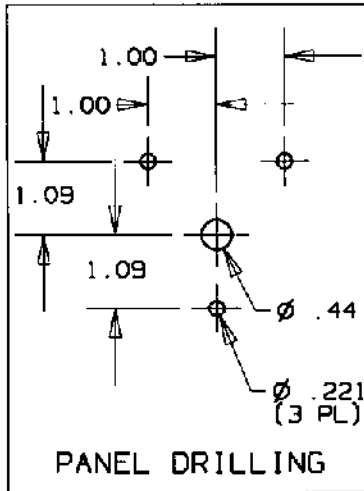

ELECTROSWITCH
 UNIT OF ELECTRO SWITCH CORP.
 NEYMOUTH MASSACHUSETTS 02188
 TEL: (781) 335-5200 FAX: (781) 335-4253

**SERIES 24
 CONTROL SWITCH**

24202B

(3) #10-32 X 1.75
 MOUNTING SCREWS
 SUPPLIED

8-32 X .25
 BD. HD. TERMINAL SCREWS
 SUPPLIED UN-ASSEMBLED.

ACTION: MAINTAINED

TITLE:		POSITION							
DECK	CONTACTS	1	2	3	4	5	6	7	8
		1	11 — — 12	X				X	
12 — — 13			X				X		
13 — — 14				X				X	
14 — — 15					X				X
15 — — 16	X					X			
16 — — 17			X				X		
17 — — 18				X				X	
18 — — 11					X				X