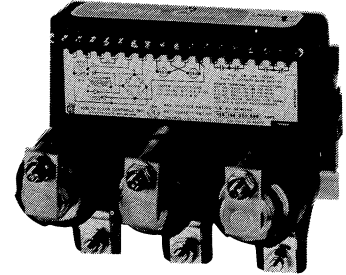

THE MOTOR CONTROL SPECIALISTS

GENERAL DUTY NEMA

D.C. CONTACTORS

DEFINITE PURPOSE

VACUUM STARTERS

IEC CONTROLS

LIGHTING CONTACTORS

ELECTRONICS

FIRE PUMP CONTROLLERS

SOLID STATE STARTERS

22/30mm PILOT DEVICES

HATCHWAY LIMIT SWITCH

HEAVY DUTY NEMA

We're the quality source for this unique, comprehensive line of Motor Controls. These superbly crafted, rugged products are supported by a dedicated, nationwide sales, service, and distribution network.