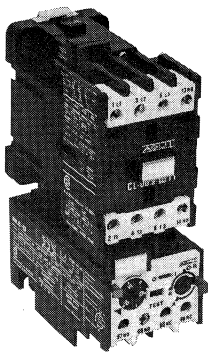

THE MOTOR CONTROL SPECIALISTS

GENERAL DUTY NEMA

D.C. CONTACTORS

DEFINITE PURPOSE

VACUUM STARTERS

IEC CONTROLS

LIGHTING CONTACTORS

ELECTRONICS

FIRE PUMP CONTROLLERS

SOLID STATE STARTERS

22/30mm PILOT DEVICES

HATCHWAY LIMIT SWITCH

HEAVY DUTY NEMA

We're the quality source for this unique, comprehensive line of Motor Controls. These superbly crafted, rugged products are supported by a dedicated, nationwide sales, service, and distribution network.