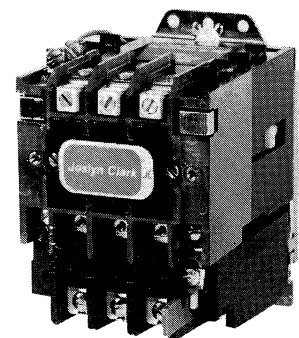

FIRE PUMP CONTROLLERS

SOLID STATE STARTERS

22/30mm PILOT DEVICES

HATCHWAY LIMIT SWITCH

HEAVY DUTY NEMA

We're the quality source for this unique, comprehensive line of Motor Controls. These superbly crafted, rugged products are supported by a dedicated, nationwide sales, service, and distribution network.