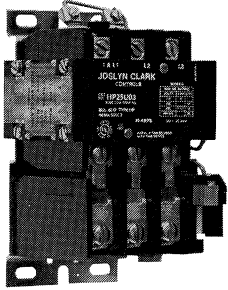

THE MOTOR CONTROL SPECIALISTS

GENERAL DUTY NEMA

D.C. CONTACTORS

DEFINITE PURPOSE

VACUUM STARTERS

IEC CONTROLS

LIGHTING CONTACTORS

ELECTRONICS

FIRE PUMP CONTROLLERS

SOLID STATE STARTERS

22/30mm PILOT DEVICES

HATCHWAY LIMIT SWITCH

HEAVY DUTY NEMA

We're the quality source for this unique, comprehensive line of Motor Controls. These superbly crafted, rugged products are supported by a dedicated, nationwide sales, service, and distribution network.