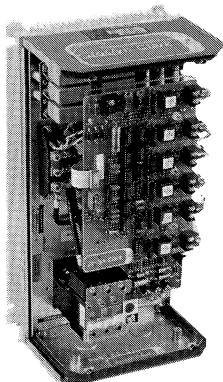

THE MOTOR CONTROL SPECIALISTS

GENERAL DUTY NEMA

D.C. CONTACTORS

DEFINITE PURPOSE

VACUUM STARTERS

IEC CONTROLS

LIGHTING CONTACTORS

ELECTRONICS

FIRE PUMP CONTROLLERS

SOLID STATE STARTERS

22/30mm PILOT DEVICES

HATCHWAY LIMIT SWITCH

HEAVY DUTY NEMA

We're the quality source for this unique, comprehensive line of Motor Controls. These superbly crafted, rugged products are supported by a dedicated, nationwide sales, service, and distribution network.