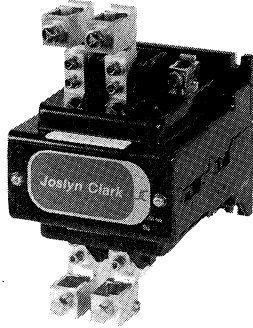

THE MOTOR CONTROL SPECIALISTS

GENERAL DUTY NEMA

D.C. CONTACTORS

DEFINITE PURPOSE

VACUUM STARTERS

IEC CONTROLS

LIGHTING CONTACTORS

ELECTRONICS

FIRE PUMP CONTROLLERS

SOLID STATE STARTERS

22/30mm PILOT DEVICES

HATCHWAY LIMIT SWITCH

HEAVY DUTY NEMA

We're the quality source for this unique, comprehensive line of Motor Controls. These superbly crafted, rugged products are supported by a dedicated, nationwide sales, service, and distribution network.