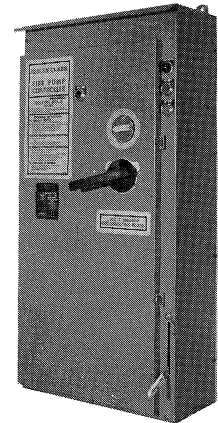

FIRE PUMP CONTROLLERS

SOLID STATE STARTERS

22/30mm PILOT DEVICES

HATCHWAY LIMIT SWITCH

HEAVY DUTY NEMA

We're the quality source for this unique, comprehensive line of Motor Controls. These superbly crafted, rugged products are supported by a dedicated, nationwide sales, service, and distribution network.