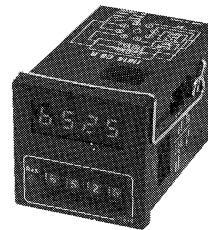

ELECTRONICS