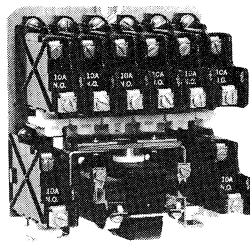

LIGHTING CONTACTORS