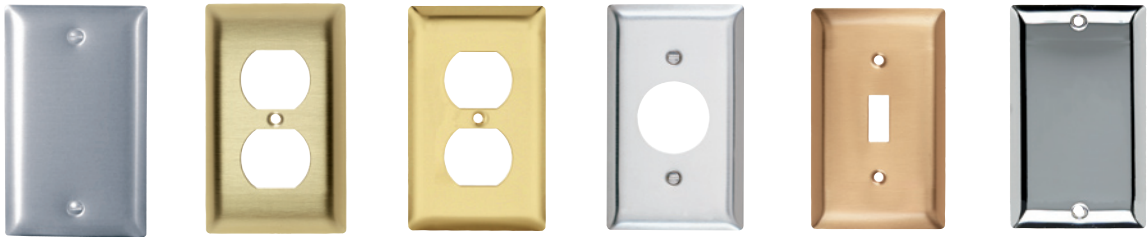

Devices & Wall Plates Color Selection Chart

Pass & Seymour

Devices & Plastic Wall Plate Colors

Ivory Light Almond White

Black Blue Brown Gray Orange Red

See specific device and wall plate catalog charts for particular color availabilities.

Metal Wall Plates

Metal Finish Aluminum Brass (Brushed) Polished Brass Stainless Steel Brushed Bronze Chrome

Custom Metal Wall Plates Paint Finish Colors

Paint Color Light Blue Orange Navy Peach Hunter Green Gray Yellow

Paint Color Glossy Black Brown (Dark) Brown (NEMA) Burgundy White Primer Red

Paint Color Beige Pink Flat Black Ivory Light Almond Medium Blue

To order custom metal wall plates, see Pages S-42 – S-44.